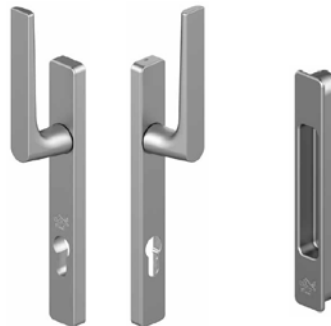

[INICIOwindows.com](https://www.INICIOwindows.com)

1.800.334.4263

104 Industrial Court Galt, CA 95632

INICIO™ Windows + Doors Sliding Glass Door

INICIO aluminum sliding glass doors seamlessly blend indoor and outdoor spaces, enhancing natural light and adding a sleek, modern aesthetic to any luxury home.

Features

- Up to a 3 track system.
- Available in unidirectional configurations up to 3 panels
- Minimum panel width 23-5/8"
- Maximum panel width 86-1/2"*
- Maximum panel weight 352 lbs.*
- Maximum frame height 108"*
- Simulated divided lite

Glass Options

- Low E2
- Low E3
- Privacy & decorative

*Panel width and height cannot simultaneously be maximized. Maximum panel widths reduce by number of panels.

Hardware

Our door handles with modern design create an aesthetic look with minimalistic and timeless design, without sacrificing versatility and functionality.

The door handles are available as standard and security version.

Hardware Colors

Standard Options

Premium Options

INICIOwindows.com

1.800.334.4263

104 Industrial Court Galt, CA 95632

INICIO is a trademark of BMD, Inc.